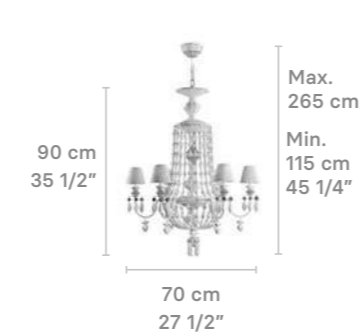

Chandelier 6 lights

Weight:
13.7 Kg / 30.21lb

IP20

* Lampholder: E14/E12/G9
* Max. Power: 6x9W LED (54W)
CE/UK/CCC: 6xE14 max. 9W LED (54W)
US: 6xE12 max. 9W LED (54W)
JP: 6xG9 max. 9W LED (54W)
* Frequency: 50/60 Hz
* Output voltage:
~220/240 VAC (CE UK CCC)
100/125 VAC (US JP)
Bulbs not included