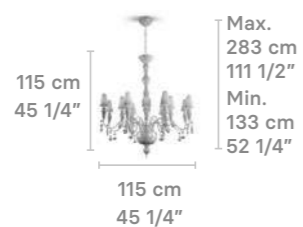

Chandelier 16 lights (PM)