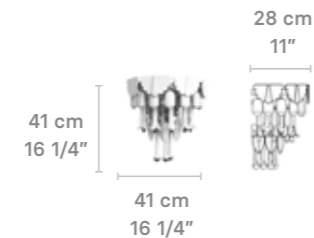

SEASONS COLLECTION

CHANDELIERS

Weight:
75 Kg / 175 lbs

IP20 / CE UK CCC PS NOM CC

- Lampholder: E14/E12/E17
- Max. Power: 28x9W LED (252W)
  CE/UK/CCC: 28xE14 max. 9W LED (252W)
  US: 28xE12 max. 9W LED (252W)
  JP: 28xE17 max. 9W LED (252W)
- Frequency: 50/60 Hz
- Output voltage:
  ~220/240 VAC (CE UK)
  100/125 VAC (US JP)
- Bulbs not included

Weight:
45 Kg / 100 lbs

IP20 / CE UK CCC PS NOM CC

- Lampholder: E14/E12/E17
- Max. Power: 16x9W LED (144W)
  CE/UK/CCC: 16xE14 max. 9W LED (144W)
  US: 16xE12 max. 9W LED (144W)
  JP: 16xE17 max. 9W LED (144W)
- Frequency: 50/60 Hz
- Output voltage:
  ~220/240 VAC (CE UK)
  100/125 VAC (US JP)
- Bulbs not included

Weight:
20 Kg / 44 lbs

IP20 / CE UK CCC PS NOM CC

- Lampholder: E14/E12/E17
- Max. Power: 10x9W LED (90W)
  CE/UK/CCC: 10xE14 max. 9W LED (90W)
  US: 10xE12 max. 9W LED (90W)
  JP: 10xE17 max. 9W LED (90W)
- Frequency: 50/60 Hz
- Output voltage:
  ~220/240 VAC (CE UK)
  100/125 VAC (US JP)
- Bulbs not included

Weight:
35 Kg / 78 lbs

IP20 / CE UK CCC PS NOM CC

- Lampholder: E14/E12/E17
- Max. Power: 15x9W LED (135W)
  CE/UK/CCC: 15xE14 max. 9W LED (135W)
  US: 15xE12 max. 9W LED (135W)
  JP: 15xE17 max. 9W LED (135W)
- Frequency: 50/60 Hz
- Output voltage:
  ~220/240 VAC (CE UK)
  100/125 VAC (US JP)
- Bulbs not included

Sunrise

CHANDELIERS

01024179 CE/UK
01024180 US
01024181 JP
01024274 CCC

01024170 CE/UK
01024171 US
01024172 JP
01024345 CCC

01024173 CE/UK
01024174 US
01024175 JP
01024342 CCC

HANGING LAMP

Weight:
18 Kg / 40 lbs

IP20 / CE UK CCC PS NOM CC

- Lampholder: E14/E12/E17
- Max. Power: 9x9W LED (81W)
  CE/UK/CCC: 9xE14 max. 9W LED (81W)
  US: 9xE12 max. 9W LED (81W)
  JP: 9xE17 max. 9W LED (81W)
- Frequency: 50/60 Hz
- Output voltage:
  ~220/240 VAC (CE UK)
  100/125 VAC (US JP)
- Bulbs not included

WALL LIGHT

Weight:
5.8 Kg / 12.8 lbs

IP20 / CE UK CCC PS NOM CC