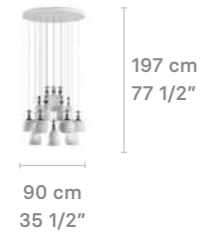

MADemoiselle COLLECTION

CHANDELIERs

Chandelier 24 lights
Strolling through blossoms