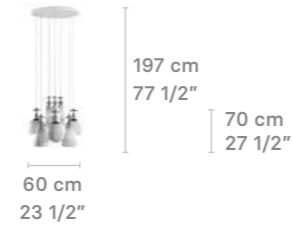

Chandelier 9 lights  
Seaside dreams

Weight:  
24 Kg / 53 lb

IP20 / CE UK CCC NOM

- \* Lampholder: E27/E26
- \* Max. Power: 9x15W LED (135W)  
CE/UK: 9xE27 max. 15W LED (135W)  
CCC: 9xE27 max. 9W LED (81W)  
US: 9xE26 max. 15W LED (135W)
- \* Frequency: 50/60 Hz
- \* Output voltage:  
~220/240 VAC (CE UK CCC)  
100/125 VAC (US)  
Bulbs not included