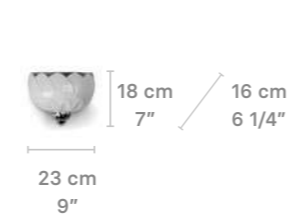

IVY & SEED COLLECTION

CHANDELIERS

Weight:
36.7 Kg / 77.18 lb

IP20 / CE UK CCC PS CC NOM

* Lampholder: E14/E12
* Max. Power: 32x9W LED (288W)
CE/UK: 32xE14 max. 9W LED (288W)
US/JP: 32xE12 max. 9W LED (288W)
* Frequency: 50/60 Hz
* Output voltage:
~220/240 VAC (CE UK)
100/125 VAC (US JP)
Bulbs not included

Weight:
21.5 Kg / 47.41 lb

IP20 / CE UK CCC PS CC NOM

* Lampholder: E14/E12
* Max. Power: 20x9W LED (180W)
CE/UK/CCC: 20xE14 max. 9W LED (180W)
US/JP: 20xE12 max. 9W LED (180W)
* Frequency: 50/60 Hz
* Output voltage:
~220/240 VAC (CE UK CCC)
100/125 VAC (US JP)
Bulbs not included

Weight:
12.70 Kg / 28 lb

IP20 / CE UK CCC PS CC NOM

* Lampholder: E14/E12
* Max. Power: 8x9W LED (72W)
CE/UK/CCC: 8xE14 max. 9W LED (72W)
US/JP: 8xE12 max. 9W LED (72W)
* Frequency: 50/60 Hz
* Output voltage:
~220/240 VAC (CE UK CCC)
100/125 VAC (US JP)
Bulbs not included

WALLLIGHT

Weight:
1.45 Kg / 3.2 lb

IP20 / CE UK CCC PS CC NOM

* Lampholder: E14/E12/E17
* Max. Power: 1x9W LED
CE/UK/CCC: 1xE14 max. 9W LED
US: 1xE12 max. 9W LED
JP: 1xE17 max. 9W LED
* Frequency: 50/60 Hz
* Output voltage:
~220/240 VAC (CE UK CCC)
100/125 VAC (US JP)
Bulb not included

White

CHANDELIERS

01023816 CE/UK
01023817 US
01023818 JP

Chandelier 8 lights (S)

01023798 CE/UK/CCC
01023799 US
01023800 JP

Chandelier 16 lights (PM)

01023852 CE/UK/CCC
01023853 US
01023854 JP

HANGING LAMP

Weight:
19 Kg / 41.90 lb

IP20 / CE UK CCC PS CC NOM

* Lampholder: E14/E12
* Max. Power: 16x9W LED (144W)
CE/UK/CCC: 16xE14 max. 9W LED (144W)
US/JP: 16xE12 max. 9W LED (144W)
* Frequency: 50/60 Hz
* Output voltage:
~220/240 VAC (CE UK CCC)
100/125 VAC (US JP)
Bulbs not included

Weight:
16 Kg / 35.28 lb

IP20 / CE UK CCC PS CC NOM