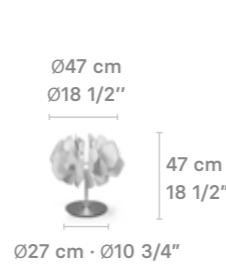

TABLE LAMPS

Nightbloom

Weight: 9.1 Kg / 20 lb

IP20 LED / CE UK / PS NOM CC

- Max. Power: 17W
- LED Power: 17W
- Dimmable LED
- Integrated LED
- 2700K - 105 lm/W (1785lm)
- Dimmer included: Hand
- Dimmable 10%-100%
- Aluminum base Ø27cm · Ø10 3/4"