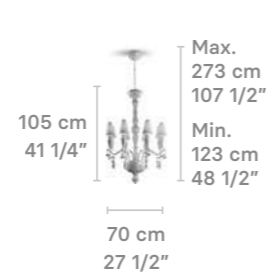

Chandelier 8 lights (S)