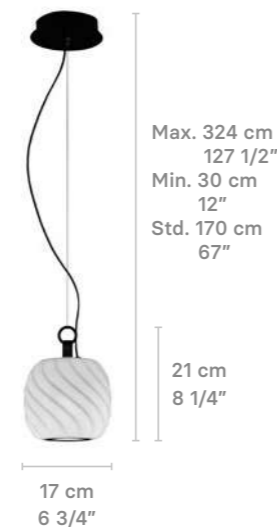

HANGING 1 LIGHT