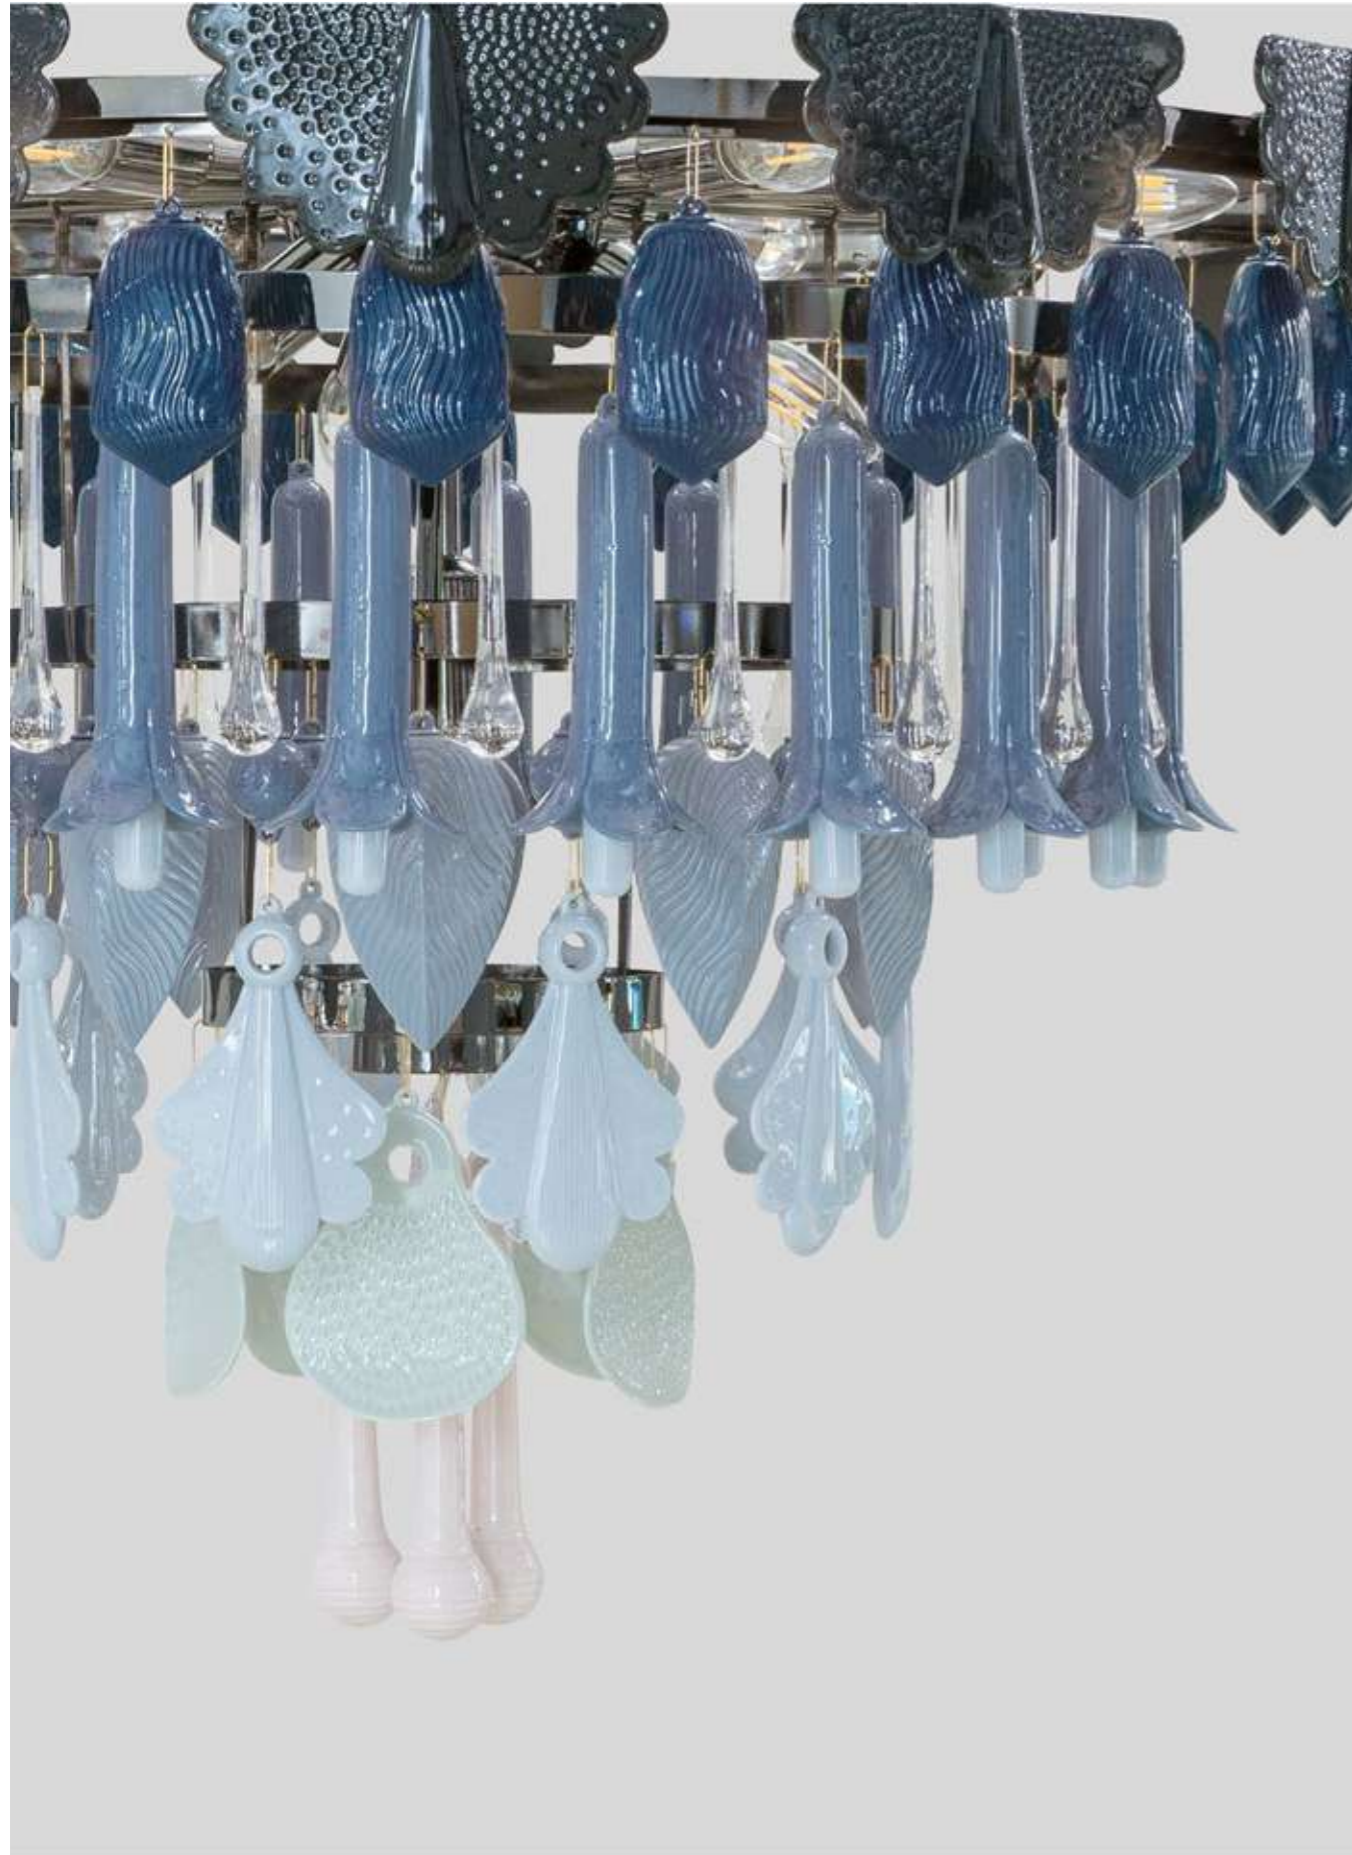

Chandelier Seasons 70 Winter