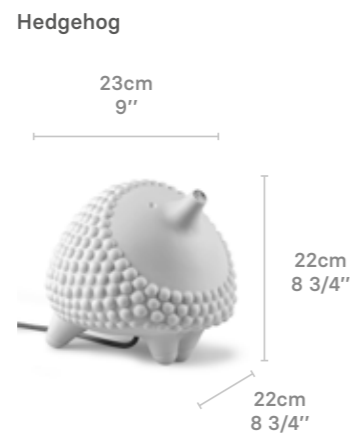

TABLE LAMPS

Weight:
9.80 Kg / 21.61 lb
IP20 / CE UK PS NOM

* Lampholder: E27/E26
* Max. Power: 1x15W LED
CE/UK: 1xE27 max. 15W LED
CCC: 1xE27 max. 9W LED
US/JP: 1xE26 max. 15W LED
Need a dimmable bulb.
* Frequency: 50/60 Hz
* Output voltage:
~220/240 VAC (CE UK CCC)
100/125 VAC (US JP)

* Touch dimmer system on the nose
Bulb not included.

Weight:
9.80 Kg / 21.61 lb
IP20 / CE UK PS NOM

* Lampholder: E14/E12/E17
* Max. Power: 1x9W LED
CE/UK: 1xE14 max. 9W LED
US: 1xE12 max. 9W LED
JP: 1xE17 max. 9W LED
* Frequency: 50/60 Hz
* Output voltage:
~220/240 VAC (CE UK)
100/125 VAC (US)

* Switch on/off mode: touch nose
Bulb not included.

HAIRSTYLE COLLECTION

by Shimizu

/ 281