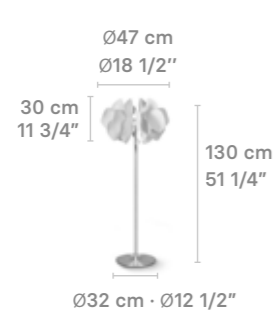

Nightbloom

Weight: 14 Kg / 31 lb

IP20 LED / CE UK / PS NOM

- Max. Power: 40W
- LED Power: 34W
- Dimmable LED
- Integrated LED
- 2700K - 105 lm/W (3570lm)
- Dimmer included: Foot
- Dimmable 10%-100%
- Aluminum base Ø32cm · Ø12 1/2"