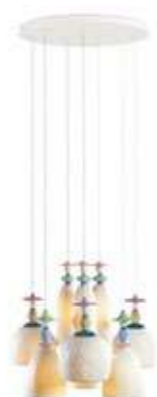

Canopy:  
White lacquered (metal)

CHANDELIERS

Chandelier MD 24 lights  
Strolling through blossoms  
01023548 CE/UK/CCC  
01023549 US

Chandelier MD 18 lights  
Dancing on the sand  
01023545 CE/UK/CCC  
01023546 US