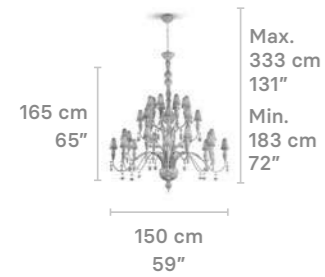

IVY & SEED COLLECTION

CHANDELIERS

Chandelier 32 lights (L)