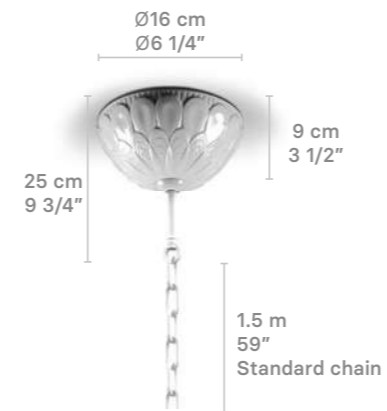

Canopy: porcelain

Also available in: WHITE, WHITE-GOLD, SPICES, RED CORAL, OCEAN, ABSOLUTE BLACK.

(L) : Large (PL) : Plane Large  
(M) : Medium (PM) : Plane Medium  
(S) : Small

Three different shades to choose.  
The lampshades of Ivy & Seed Collection are made in porcelain.