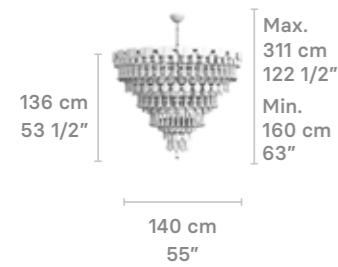

SEASONS COLLECTION

CHANDELIERS

Chandelier 140 cm

Weight:
75 Kg / 175 lbs

IP20 / CE UK CCC PS NOM CC

- Lampholder: E14/E12/E17
- Max. Power: 28x9W LED (252W)
  CE/UK/CCC: 28xE14 max. 9W LED (252W)
  US: 28xE12 max. 9W LED (252W)
  JP: 28xE17 max. 9W LED (252W)
- Frequency: 50/60 Hz
- Output voltage:
  ~220/240 VAC (CE UK)
  100/125 VAC (US JP)
- Bulbs not included