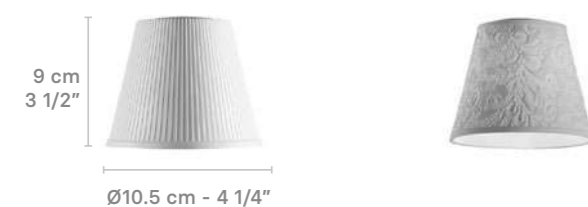

01023524 CE/UK/CCC
01023525 US
01023526 JP

The lampshade for Winter Palace collection are made in porcelain.

Pleated Standard for WP Côte d'Azur
Laced Standard for WP collection

For E14/E16 lampholders (CE/UK/US/CCC electric version)

For G9 lampholders (JP electric version)