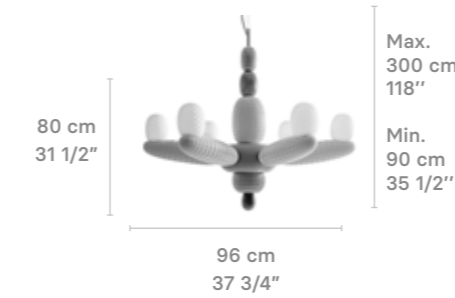

## HANGING LAMP

Weight:  
17 Kg / 37.48 lb

IP20 / CE UK

\* Lampholder: E14/E12/E17  
\* Max. Power: 6x9W LED  
CE/UK: 6 x E14 max. 9W LED (54W)  
US: 6 x E12 max. 9W LED (54W)  
JP: 6 x E17 max. 9W LED (54W)  
\* Frequency: 50/60 Hz  
\* Output voltage:  
~220/240 VAC (CE UK)  
100/125 VAC (US JP)  
Bulb not included  
Dimmer not included