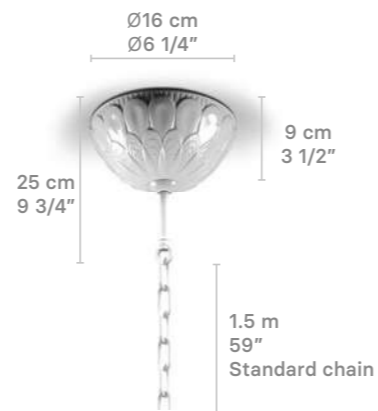

Weight:
5.8 Kg / 12.8 lbs

IP20 / CE UK CCC PS NOM CC

- Lampholder: E14/E12/E17
- Max. Power: 2x9W LED (18W)
  CE/UK/CCC: 2xE14 max. 9W LED (18W)
  US: 2xE12 max. 9W LED (18W)
  JP: 2xE17 max. 9W LED (18W)
- Frequency: 50/60 Hz
- Output voltage:
  ~220/240 VAC (CE UK)
  100/125 VAC (US JP)
- Bulbs not included

Canopy: porcelain