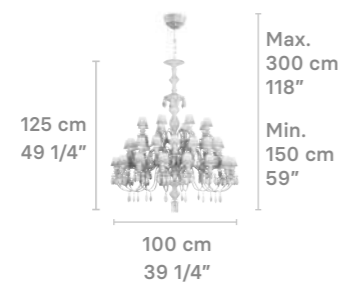

Chandelier 40 lights

Weight:
27.36 Kg / 60.33lb

IP20

- Lampholder: E14/E12/G9
- Max. Power: 40x9W LED (360W)
  CE/UK: 40xE14 max. 9W LED (360W)
  US: 40xE12 max. 9W LED (360W)
  JP: 40xG9 max. 9W LED (360W)
- Frequency: 50/60 Hz
- Output voltage:
  ~220/240 VAC (CE UK)
  100/125 VAC (US JP)
  Bulbs not included