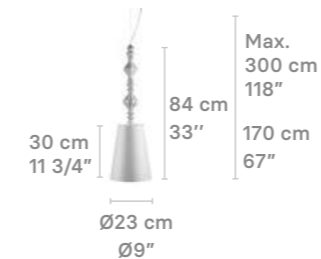

HANGING LAMPS

Weight:
1.75 Kg / 3.86 lb

IP20

- Lampholder: E27/E26
- Max. Power: 1x15W LED
  CE/UK: 1xE27 max. 15W LED
  CCC: 1xE27 max. 9W LED
  US/JP: 1xE26 max. 15W LED
- Frequency: 50/60 Hz
- Output voltage:
  ~220/240 VAC (CE UK CCC)
  100/125 VAC (US JP)
  Bulb not included