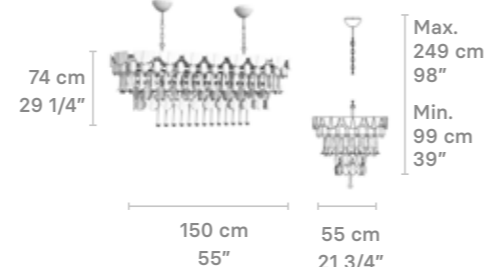

Chandelier 150 cm oval

Weight:
35 Kg / 78 lbs

IP20 / CE UK CCC PS NOM CC

- Lampholder: E14/E12/E17
- Max. Power: 15x9W LED (135W)
  CE/UK/CCC: 15xE14 max. 9W LED (135W)
  US: 15xE12 max. 9W LED (135W)
  JP: 15xE17 max. 9W LED (135W)
- Frequency: 50/60 Hz
- Output voltage:
  ~220/240 VAC (CE UK)
  100/125 VAC (US JP)
- Bulbs not included