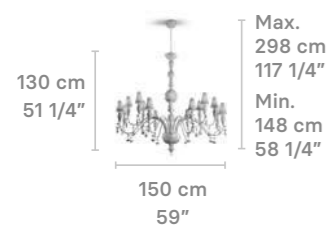

HANGING LAMP

Chandelier 16 lights (PL)