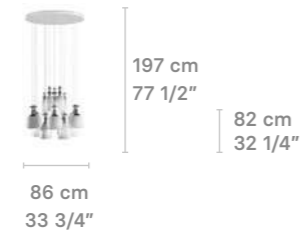

Chandelier 18 lights
Dancing on the sand

Weight:
43 Kg / 95 lb

IP20 / CE UK CCC NOM

- Lampholder: E27/E26
- Max. Power: 18x15W LED (270W)
  CE/UK: 18xE27 max. 15W LED (270W)
  CCC: 18xE27 max. 9W LED (162W)
  US: 18xE26 max. 15W LED (270W)
- Frequency: 50/60 Hz
- Output voltage:
  ~220/240 VAC (CE UK CCC)
  100/125 VAC (US)
  Bulbs not included