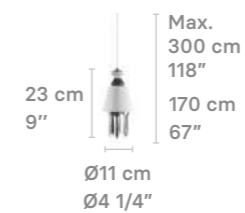

Lithophane Hanging Lamp

Weight:
0.82 Kg / 1.81 lb

IP20

- Lampholder: G9
- Max. Power: 1x9W LED
  CE/UK/US/JP: 1xG9 max. 9W LED
- Frequency: 50/60 Hz
- Output voltage:
  ~220/240 VAC (CE UK)
  100/125 VAC (US JP)
  Bulb not included