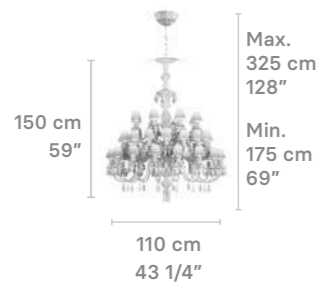

BELLE DE NUIT COLLECTION

CHANDELIERS

Chandelier 56 lights

Weight:
48.7 Kg / 107.38lb

IP20

- Lampholder: E14/E12/G9
- Max. Power: 56x9W LED (504W)
  CE/UK: 56xE14 max. 9W LED (504W)
  US: 56xE12 max. 9W LED (504W)
  JP: 56xG9 max. 9W LED (504W)
- Frequency: 50/60 Hz
- Output voltage:
  ~220/240 VAC (CE UK)
  100/125 VAC (US JP)
  Bulbs not included