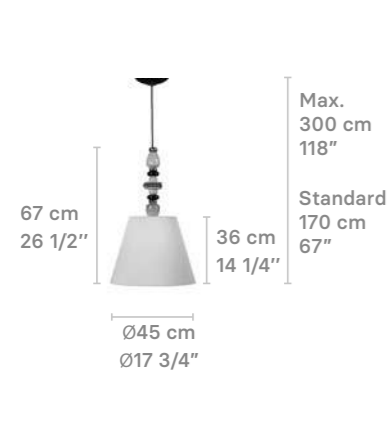

FIREFLY COLLECTION

HANGING LAMP

Weight:
2.76 Kg / 6 lb

IP20 / CE UK CCC PS NOM

- Lampholder: E27/E26
- Max. Power: 1x15W LED
- CE/UK: 1xE27 max. 15W LED
- CCC: 1xE27 max. 9W LED
- US/JP: 1xE26 max. 15W LED
- Frequency: 50/60 Hz
- Output voltage:
  ~220/240 VAC (CE UK CCC)
  100/125 VAC (US JP)
- Bulb not included