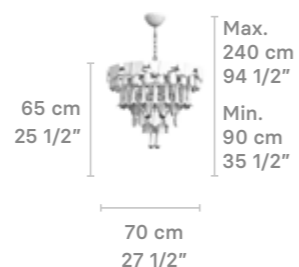

Chandelier 70 cm

Weight:
20 Kg / 44 lbs

IP20 / CE UK CCC PS NOM CC

- Lampholder: E14/E12/E17
- Max. Power: 10x9W LED (90W)
  CE/UK/CCC: 10xE14 max. 9W LED (90W)
  US: 10xE12 max. 9W LED (90W)
  JP: 10xE17 max. 9W LED (90W)
- Frequency: 50/60 Hz
- Output voltage:
  ~220/240 VAC (CE UK)
  100/125 VAC (US JP)
- Bulbs not included