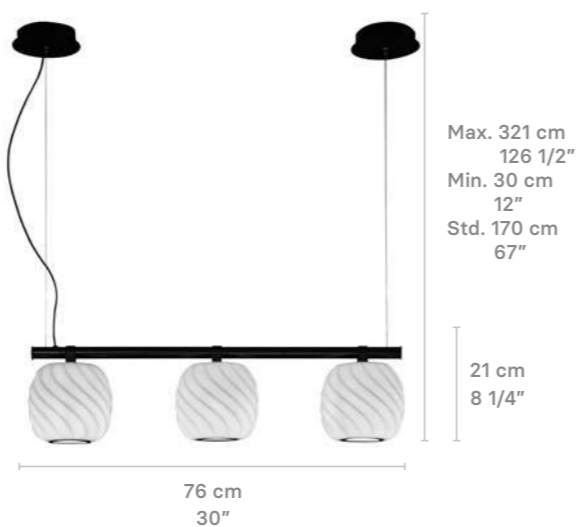

HANGING 3 LIGHTS

Weight:
5.8 Kg / 12.3 lb
IP20 LED CE UK CCC PS NOM
* Lampholder: E14/E12/E17
* Max. Power: 3x9W LED (27W)
CE/UK/CCC: 3xE14 max. 9W LED (27W)
US: 3xE12 max. 9W LED (27W)
JP: 3xE17 max. 9W LED (27W)
* Frequency: 50/60 Hz
* Output voltage:
~220/240 VAC (CE UK)
100/125 VAC (US JP)
Bulbs not included