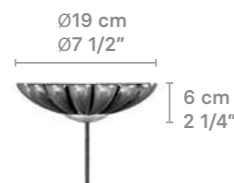

FIREFLY COLLECTION

HANGING LAMP

Weight:
2.76 Kg / 6 lb

IP20 / CE UK CCC PS NOM

- Lampholder: E27/E26
- Max. Power: 1x15W LED
- CE/UK: 1xE27 max. 15W LED
- CCC: 1xE27 max. 9W LED
- US/JP: 1xE26 max. 15W LED
- Frequency: 50/60 Hz
- Output voltage:
  ~220/240 VAC (CE UK CCC)
  100/125 VAC (US JP)
- Bulb not included

FLOOR LAMP

Weight:
9.5Kg / 21 lb

IP20 / CE UK CCC PS NOM

- Lampholder: E27/E26
- Max. Power: 1x15W LED
- CE/UK: 1xE27 max. 15W LED
- CCC: 1xE27 max. 9W LED
- US/JP: 1xE26 max. 15W LED
- Frequency: 50/60 Hz
- Output voltage:
  ~220/240 VAC (CE UK CCC)
  100/125 VAC (US JP)
- Bulb not included
- No dimmable

TABLE LAMP

Weight:
3.7 Kg / 8.15 lb

IP20 / CE UK CCC PS NOM

- Lampholder: E27/E26
- Max. Power: 1x15W LED
- CE/UK: 1xE27 max. 15W LED
- CCC: 1xE27 max. 9W LED
- US/JP: 1xE26 max. 15W LED
- Frequency: 50/60 Hz
- Output voltage:
  ~220/240 VAC (CE UK CCC)
  100/125 VAC (US JP)
- Bulb not included
- No dimmable

WALL LIGHT

Weight:
1 Kg / 2.2 lb

IP20 / CE UK CCC PS NOM

- Lampholder: E14/E12/E17
- Max. Power: 1x9W LED
- CE/UK/CCC: 1xE14 max. 9W LED
- US: 1xE12 max. 9W LED
- JP: 1xE17 max. 9W LED
- Frequency: 50/60 Hz
- Output voltage:
  ~220/240 VAC (CE UK CCC)
  100/125 VAC (US JP)
- Bulb dimension:
  max. Ø45x80 mm · Ø1 3/4"x 3 1/4"
- Bulb not included
- Pink metal base:
  Ø12 x 3cm - 4 3/4 x 1 1/4"

* The lampshade of the floor, table and hanging Firefly lamps are made in fabric pleated.

* The base of the floor and table Firefly lamps are made in wood.

* The base of wall Firefly lamps are made in metal.

* The lampshade of wall Firefly lamp are made in porcelain.

FIREFLY hanging lamps canopy
Porcelain

WIRELESS LAMPS

Sunflower Firefly

Weight:
1 Kg / 2.21 lb

Lotus Firefly

Weight:
1 Kg / 2.21 lb

Cactus Firefly

Weight:
1 Kg / 2.21 lb

Palm Firefly

Weight:
1 Kg / 2.21 lb

IP20 LED / CE UK CCC PS NOM