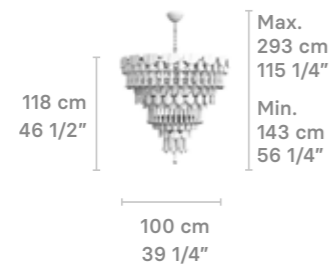

Chandelier 100 cm

Weight:
45 Kg / 100 lbs

IP20 / CE UK CCC PS NOM CC

- Lampholder: E14/E12/E17
- Max. Power: 16x9W LED (144W)
  CE/UK/CCC: 16xE14 max. 9W LED (144W)
  US: 16xE12 max. 9W LED (144W)
  JP: 16xE17 max. 9W LED (144W)
- Frequency: 50/60 Hz
- Output voltage:
  ~220/240 VAC (CE UK)
  100/125 VAC (US JP)
- Bulbs not included