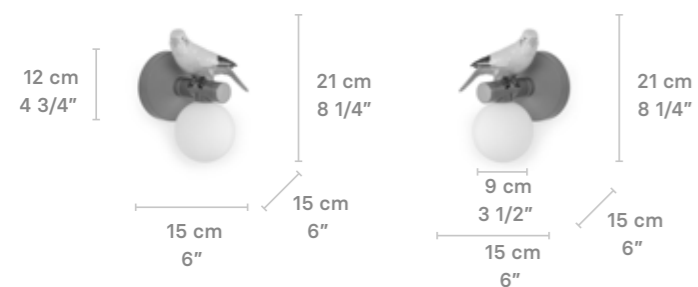

WALL LIGHTS

Parrot Wall Light