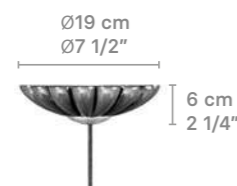

01024141 CE/UK
01024136 US
01024143 JP
01024335 CCC

- The lampshade of the floor, table and hanging Firefly lamps are made in fabric pleated.
- The base of the floor and table Firefly lamps are made in wood.
- The base of wall Firefly lamps are made in metal.
- The lampshade of wall Firefly lamp are made in porcelain.

FIREFLY hanging lamps canopy
Porcelain