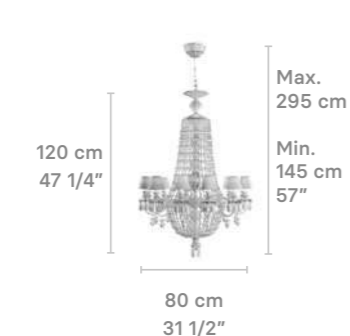

Chandelier 12 lights

Weight:
19.9 Kg / 43.88 lb

IP20

* Lampholder: E14/E12/G9
* Max. Power: 12x9W LED (108W)
CE/UK/CCC: 12xE14 max. 9W LED (108W)
US: 12xE12 max. 9W LED (108W)
JP: 12xG9 max. 9W LED (108W)
* Frequency: 50/60 Hz
* Output voltage:
~220/240 VAC (CE UK CCC)
100/125 VAC (US JP)
Bulbs not included