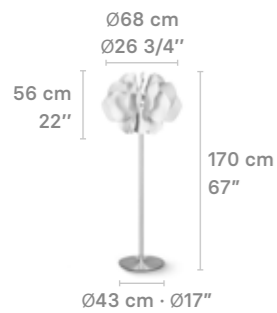

FLOOR LAMPS

Nightbloom

Weight: 36.5 Kg / 80.47 lb

IP20 LED / CE UK / PS NOM

- Max. Power: 40W
- LED Power: 34W
- Dimmable LED
- Integrated LED
- 2700K - 105 lm/W (3570lm)
- Dimmer included: Foot
- Dimmable 10%-100%
- Aluminum base Ø43cm · Ø17"