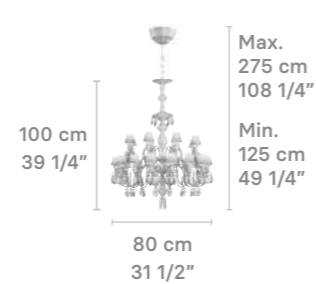

Chandelier 24 lights

Weight:
21.16 Kg / 46.65 lb

IP20

- Lampholder: E14/E12/G9
- Max. Power: 24x9W LED (216W)
  CE/UK/CCC: 24xE14 max. 9W LED (216W)
  US: 24xE12 max. 9W LED (216W)
  JP: 24xG9 max. 9W LED (216W)
- Frequency: 50/60 Hz
- Output voltage:
  ~220/240 VAC (CE UK CCC)
  100/125 VAC (US JP)
  Bulbs not included