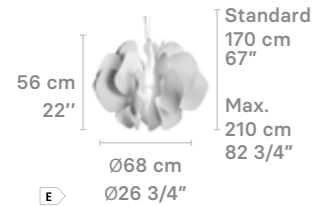

HANGING LAMPS

Nightbloom

Weight: 22 Kg / 48.53 lb

IP20 LED / CE UK / PS NOM CC

- Max. Power: 40W
- LED Power: 34W
- Dimmable LED (CE UK US)
- Integrated LED
- 2700K - 105 lm/W (3570 lm)
- Dimmable driver included: 0-10V (CE UK US)