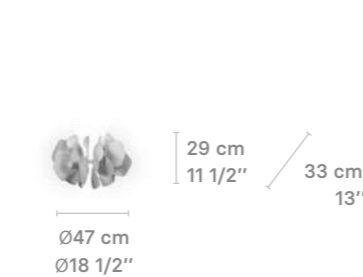

WALL LIGHTS

Nightbloom

Weight: 5.4 Kg / 11.9 lb

IP20 LED / CE UK / PS NOM

- Max. Power: 40W
- LED Power: 20W
- No dimmable LED
- Integrated LED
- 2700K - 105 lm/W (2100lm)
- No dimmer included
- Aluminium wall base: Ø13 x 1.5 cm · Ø5 x 1/2"