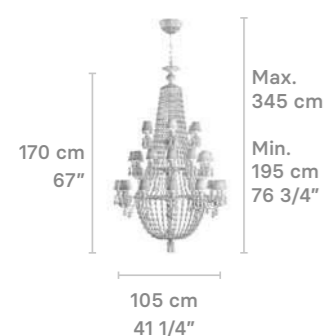

## CHANDELIERS

Chandelier 30 lights

Weight:  
58 Kg / 127.89 lb

IP20

\* Lampholder: E14/E12/G9  
 \* Max. Power: 30x9W LED (270W)  
 CE/UK: 30xE14 max. 9W LED (270W)  
 US: 30xE12 max. 9W LED (270W)  
 JP: 30xG9 max. 9W LED (270W)  
 \* Frequency: 50/60 Hz  
 \* Output voltage:  
 ~220/240 VAC (CE UK)  
 100/125 VAC (US JP)  
 Bulbs not included