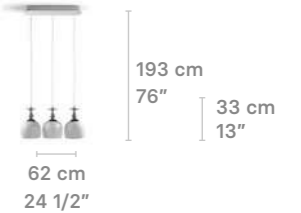

Hanging Lamp 3 lights
Gazing at the ocean (A)

Weight:
7.1 Kg / 15.66 lb

IP20 / CE UK CCC NOM

- Lampholder: E27/E26
- Max. Power: 6x15W LED (90W)
  CE/UK: 6xE27 max. 15W LED (90W)
  CCC: 6xE27 max. 9W LED (54W)
  US: 6xE26 max. 15W LED (90W)
- Frequency: 50/60 Hz
- Output voltage:
  ~220/240 VAC (CE UK CCC)
  100/125 VAC (US)
  Bulbs not included

Canopy:
White lacquered (metal)