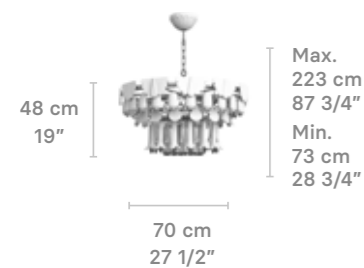

HANGING LAMP

Hanging lamp 70 cm

Weight:
18 Kg / 40 lbs

IP20 / CE UK CCC PS NOM CC

- Lampholder: E14/E12/E17
- Max. Power: 9x9W LED (81W)
  CE/UK/CCC: 9xE14 max. 9W LED (81W)
  US: 9xE12 max. 9W LED (81W)
  JP: 9xE17 max. 9W LED (81W)
- Frequency: 50/60 Hz
- Output voltage:
  ~220/240 VAC (CE UK)
  100/125 VAC (US JP)
- Bulbs not included