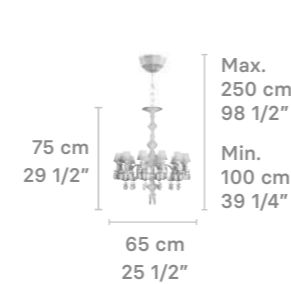

Chandelier 12 lights

Weight:
8.35 Kg / 18.4 lb

IP20

- Lampholder: E14/E12/G9
- Max. Power: 12x9W LED (108W)
  CE/UK/CCC: 12xE14 max. 9W LED (108W)
  US: 12xE12 max. 9W LED (108W)
  JP: 12xG9 max. 9W LED (108W)
- Frequency: 50/60 Hz
- Output voltage:
  ~220/240 VAC (CE UK CCC)
  100/125 VAC (US JP)
  Bulbs not included