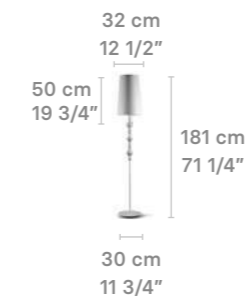

FLOOR LAMPS

Weight:
4.15 Kg / 9.15 lb

IP20

- Lampholder: E27/E26
- Max. Power: 1x15W LED
  CE/UK: 1xE27 max. 15W LED
  CCC: 1xE27 max. 9W LED
  US/JP: 1xE26 max. 15W LED
- Frequency: 50/60 Hz
- Output voltage:
  ~220/240 VAC (CE UK CCC)
  100/125 VAC (US JP)
  Bulb not included
  No dimmable