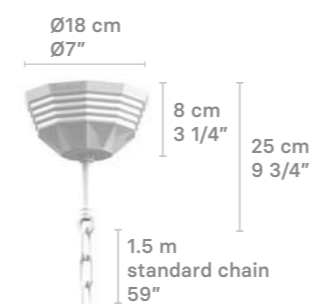

For E14/E16 lampholders (CE/UK/US/CCC electric version)

For G9 lampholders (JP electric version)

Winter Palace chandelier canopy.  
 Porcelain.  
 A chain and a canopy are included  
 for all our chandeliers.