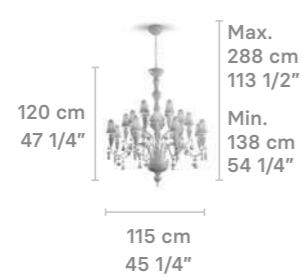

Chandelier 20 lights (M)