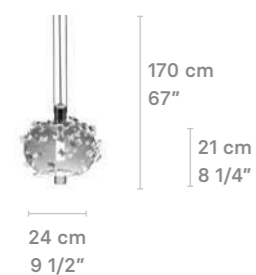

HANGING LAMPS

Freeze frame I-II

Weight:
1,7 Kg / 3.75 lb

IP20 LED / CE UK NOM

* Lampholder: G9
* Max. Power: 1x9W LED
CE/UK/US/JP: 1 x G9 max.9W LED
* Frequency: 50/60 Hz
* Output voltage:
~220/240 VAC (CE UK)
220/240 VAC (US JP)
Bulb not included