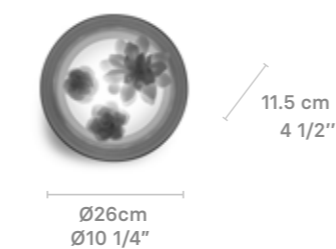

WALL LIGHTS

Bouquet Wall Light

Weight:
1 Kg / 2.2 lb

IP20

* Max. Power: 8W
LED power: 8W
Integrated LED
No dimmable
Driver included
* Frequency: 50/60 Hz
* Output voltage:
~220/240 VAC (CE UK)
100/125 VAC (US JP)
Metal base:
Ø16.5x4 cm · Ø6 1/2"x1 1/2"