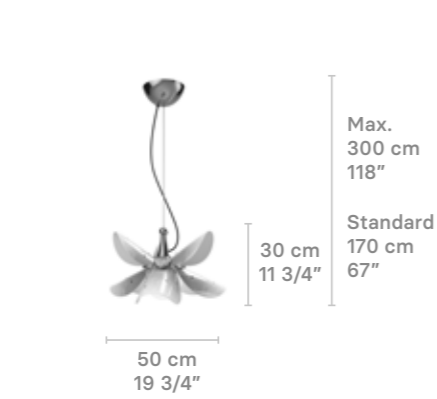

HANGING LAMPS

Blossom Hanging Lamp

Weight:
3.15 Kg / 6.94 lb

IP20 / CE UK CCC NOM

- Lampholder: E14/E12/E17
- Max. Power: 1x9W LED
  CE/UK/CCC: 1xE14 max. 9W LED
  US/JP: 1xE12 max. 9W LED
- Frequency: 50/60 Hz
- Output voltage:
  ~220/240 VAC (CE UK CCC)
  100/125 VAC (US JP)
- ⓘ Bulb dimension:
  max. Ø40x120 mm · Ø1 1/2" x 4 3/4"
  Bulb not included

Ø14.5 cm
Ø5 3/4"