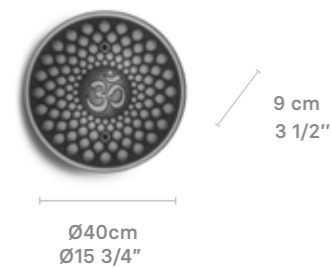

WALL LIGHTS

OM Wall Light

Weight:
2 Kg / 5.7 lbs

IP20

* Lampholder: E14/E12/E17
* Max. Power: 2 x 9W LED (18W)
CE/UK: 2 x E14 max. 9W LED (18W)
US: 2 x E12 max. 9W LED (18W)
*Frequency: 50/60 Hz
*Output voltage:
~220/240 VAC (CE UK)
100/125 VAC (US)

Bulbs not included