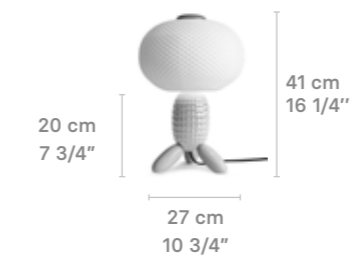

TABLE LAMP

Weight:
3,5 Kg / 7.72 lb

IP20 / CE UK

* Lampholder: E27/ E26
* Max. Power: 1x15W LED
CE/UK: 1xE27 max. 15W LED
US/JP: 1xE26 max. 15W LED
* Frequency: 50/60 Hz
* Output voltage:
~220/240 VAC (CE UK)
100/125 VAC (US JP)
Bulb not included
Dimmable switch (CE/UK)
No Dimmable (US/JP)

SOFT BLOWN / 199

AWARDS