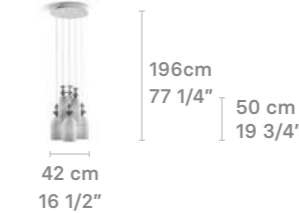

Hanging Lamp 6 lights
Gathering in the law (BC)

Weight:
8.9 Kg / 19.62 lb

IP20 / CE UK CCC NOM

- Lampholder: E27/E26
- Max. Power: 6x15W LED (90W)
  CE/UK: 6xE27 max. 15W LED (90W)
  CCC: 6xE27 max. 9W LED (54W)
  US: 6xE26 max. 15W LED (90W)
- Frequency: 50/60 Hz
- Output voltage:
  ~220/240 VAC (CE UK CCC)
  100/125 VAC (US)
  Bulbs not included