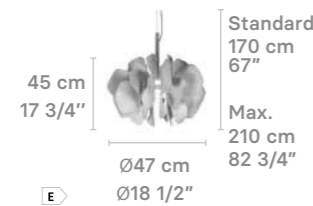

Nightbloom

Weight: 7.66 Kg / 16.88 lb

IP20 LED / CE UK / PS NOM CC

- Max. Power: 40W
- LED Power: 34W
- Dimmable LED (CE UK US)
- Integrated LED
- 2700K - 105 lm/W (3570 lm)
- Dimmable driver included: 0-10V (CE UK US)
- Driver included (JP)