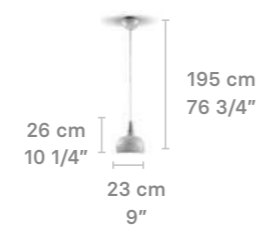

Hanging lamp 1 light