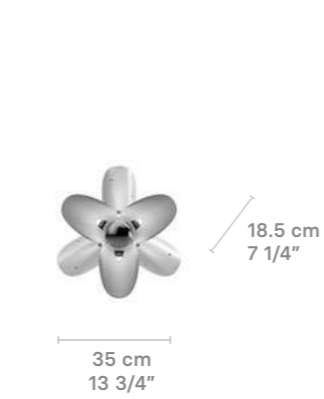

WALLLIGHTS

Blossom Wall Light

Weight:
2.1 Kg / 4.63 lb

IP20 / CE UK CCC NOM

- Lampholder: E14/E12/E17
- Max. Power: 1x9W LED
  CE/UK/CCC: 1xE14 max. 9W LED
  US: 1xE12 max. 9W LED
  JP: 1xE17 max. 9W LED
- Frequency: 50/60 Hz
- Output voltage:
  ~220/240 VAC (CE UK CCC)
  100/125 VAC (US JP)
- ⓘ Bulb dimension:
  max. height: 85 mm · 3 1/4"
  Bulb not included
  Polished brass wall base:
  Ø12x2 cm · Ø4 3/4" x 3/4"