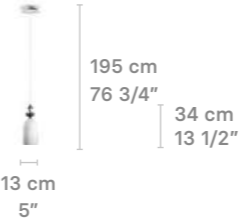

Béatrice - hanging lamp 1 light

Weight:
1.76 Kg / 3.88 lb

IP20 / CE UK CCC NOM

- Lampholder: E27/E26
- Max. Power: 1x15W LED
  CE/UK: 1xE27 max. 15W LED
  CCC: 1xE27 max. 9W LED
  US/JP: 1xE26 max. 15W LED
- Frequency: 50/60 Hz
- Output voltage:
  ~220/240 VAC (CE UK CCC)
  100/125 VAC (US JP)
  Bulb not included